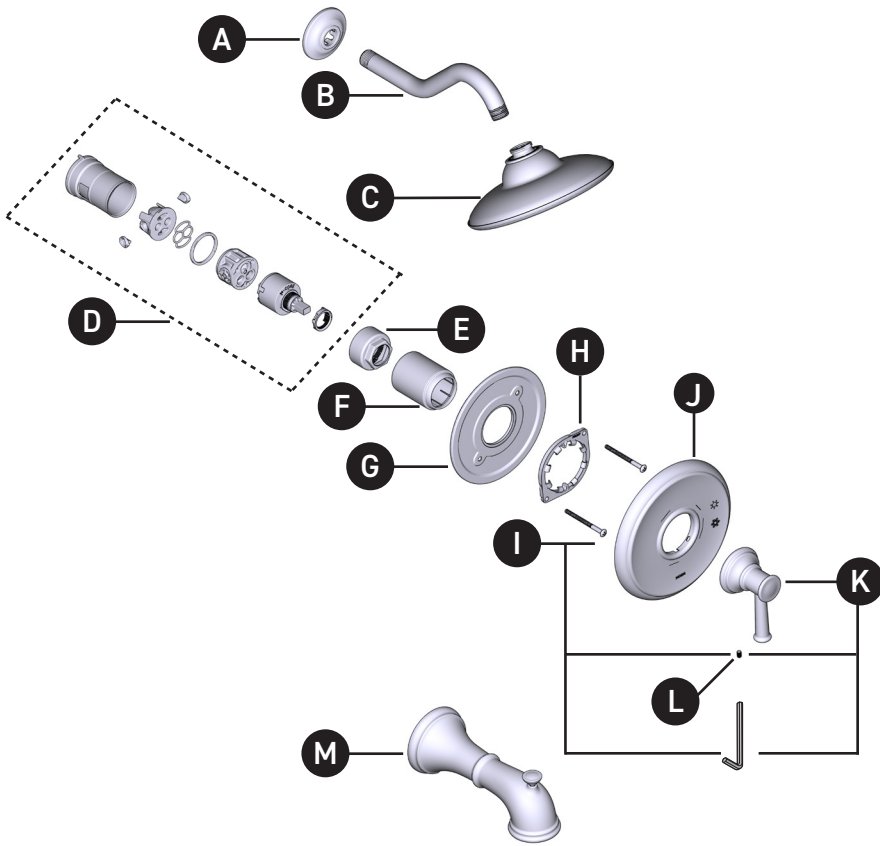

# MOEN®

**ORDER BY PART NUMBER**

VALVE TRIM ONLY	SHOWER TRIM ONLY	TUB SHOWER TRIM	FINISH
UT2311	UT2312EP	UT2313EP	Chrome
UT2311BN	UT2312EPBN	UT2313EPBN	Brushed Nickel
UT2311NL	UT2312EPNL	UT2313EPNL	Polished Nickel
UT2311ORB	UT2312EPORB	UT2313EPORB	Oil Rubbed Bronze

EP=1.75 GPM HEAD

## Illustrated Parts

### BELFIELD™

Single-Handle M-CORE™ 2-Series Trim

ID	Kit Description	Kit Number	Finish
A	Shower Arm Flange	AT2199	Chrome
		AT2199BN	Brushed Nickel
		AT2199NL	Polished Nickel
		AT2199ORB	Oil Rubbed Bronze
B	Shower Arm	123815	Chrome
		123815BN	Brushed Nickel
		123815NL	Polished Nickel
		123815ORB	Oil Rubbed Bronze
C	Showerhead (1.75 GPM)	S6310EP	Chrome
		S6310EPBN	Brushed Nickel
		S6310EPNL	Polished Nickel
		S6310EPORB	Oil Rubbed Bronze
D	Cartridge Assembly	1212	N/A
E	Cartridge Nut	200762	N/A
F	Sleeve	200776	Chrome
		200776BN	Brushed Nickel
		200776NL	Polished Nickel
		200776ORB	Oil Rubbed Bronze
G	Backing Plate	200766	N/A
H	Snap Ring	200772	N/A
I	Backing Plate Screws (2)	200764	N/A
J	Escutcheon Kit	206296	Chrome
		206296BN	Brushed Nickel
		206296NL	Polished Nickel
		206296ORB	Oil Rubbed Bronze
K	Handle Kit	206297	Chrome
		206297BN	Brushed Nickel
		206297NL	Polished Nickel
		206297ORB	Oil Rubbed Bronze
L	Set Screw (Required 3/32" Hex Key)	40057	N/A
M	Tub Spout (Slip Fit)	185820	Chrome
		185820BN	Brushed Nickel
		185820NL	Polished Nickel
		185820ORB	Oil Rubbed Bronze